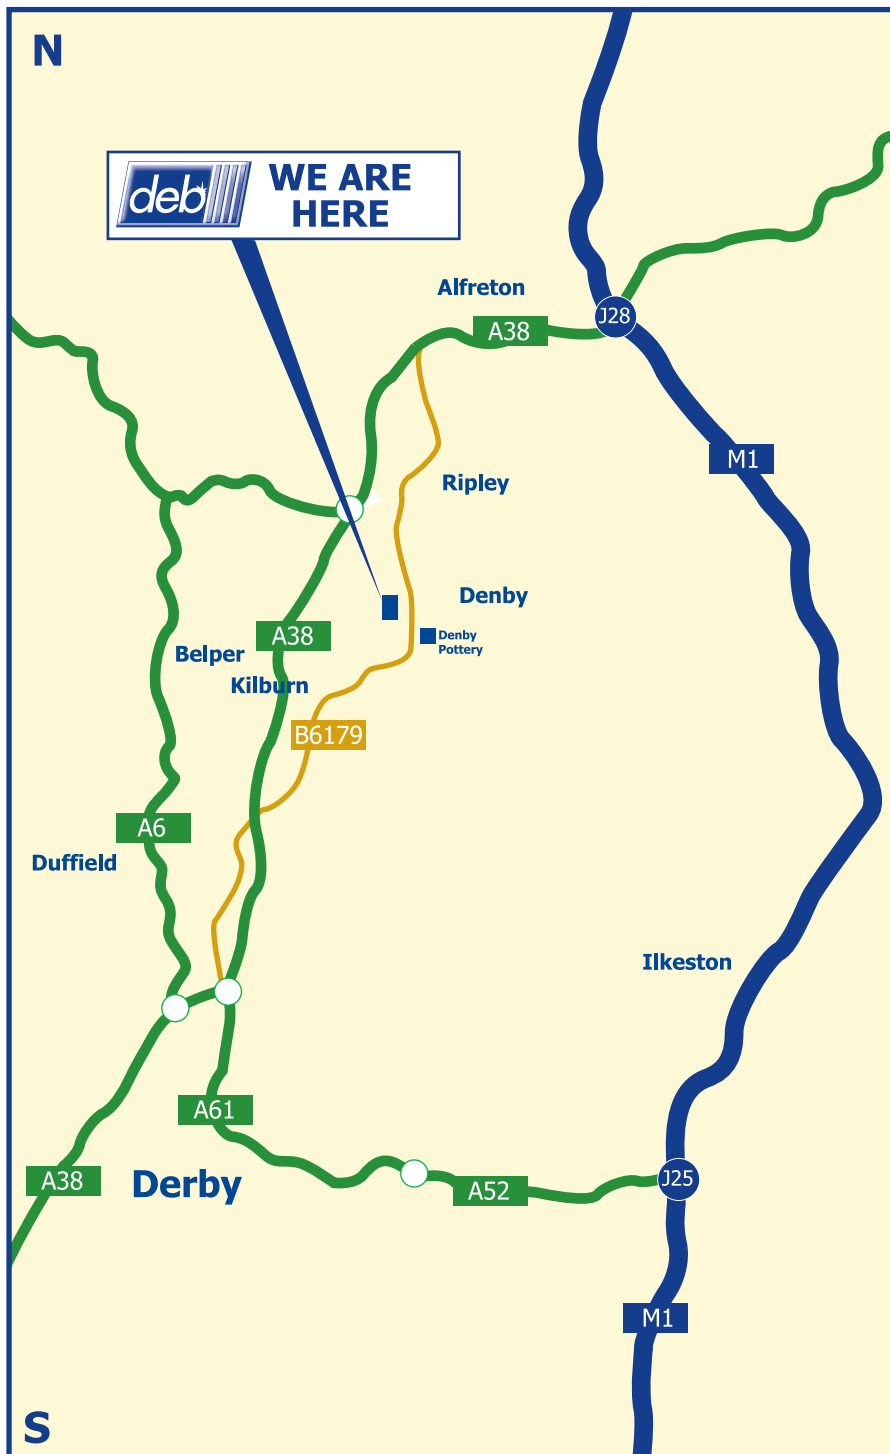

Deb Ltd

Denby Hall Way, Denby, Derbyshire, DE5 8JZ
(For Sat Nav Users - DE5 8JX)
Tel: 01773 855100

From the North

- Leave the M1 at J28.
- At the roundabout take the 3rd exit onto the A38 heading towards Derby.
- Continue South on the A38.
- Take the B6179 exit towards Belper/Denby/A609.
- Turn left onto the B6179/Derby Road towards Denby Pottery.
- Go straight over the traffic lights towards Denby.
- Follow the signs for Denby Pottery Visitor Centre.
- You will find Deb Ltd on the left just after Denby Pottery.

From the South

- Leave the M1 at J25.
- Take 1st exit A52 towards Derby.
- At the roundabout take the 3rd exit onto A61 heading to Mansfield /Chesterfield/A6/A38.
- Straight on for 3 small roundabouts.
- At roundabout take the last exit onto the A38 heading to M1/Ripley/A61/Mansfield/Chesterfield/Alfreton.
- Take the B6179 exit towards Belper/Denby/A609.
- Turn right at B6179/Derby Road towards Denby Pottery.
- Go straight over the traffic lights towards Denby.
- Follow the signs for Denby Pottery Visitor Centre.
- You will find Deb Ltd on the left just after Denby Pottery.

Nearest Mainline Station - Derby
20 mins transfer to Denby by car

Nearest Airport - Nottingham East Midlands Airport
35 mins transfer to Denby by car

Updated: 02/09/09

Be the world's leading away from home skin care system company